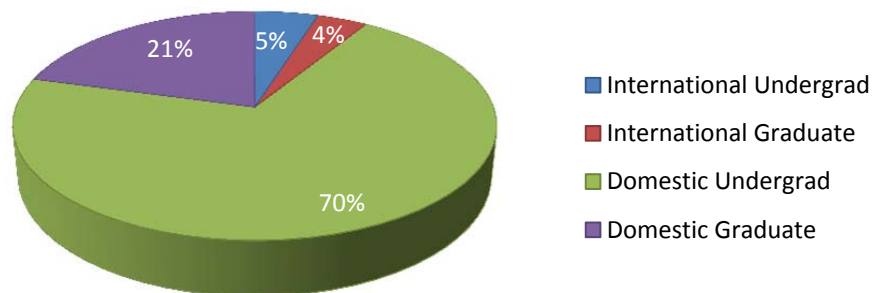

University of Kansas Total Enrollment

Fall 2011

Student Classification	Count	% of Total
International Undergrad	1,193	4.69%
International Graduate	941	3.70%
International Total	2,134	8.39%
Domestic Undergrad	18,029	70.85%
Domestic Graduate	5,285	20.78%
Domestic Total	23,314	91.61%
Total Enrollment	25,448	100%

Student Classification	Undergrad	Graduate
Domestic	18,029	5,825
International	1,193	941
Domestic Percent	70.85%	20.78%
International Percent	4.69%	3.70%
Total	19,222	6,766
% of total Enrollment	75.53%	24.47%

KU International Enrollment (as compared to total enrollment)