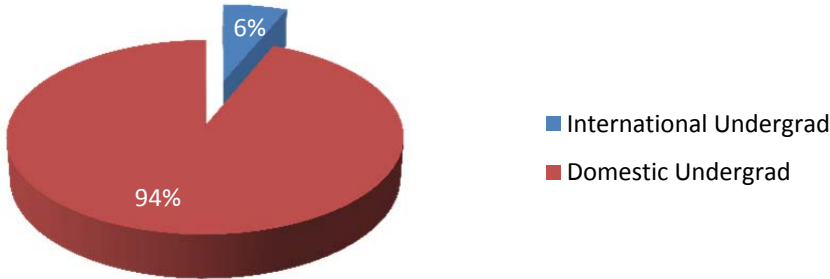

Undergraduate Enrollment